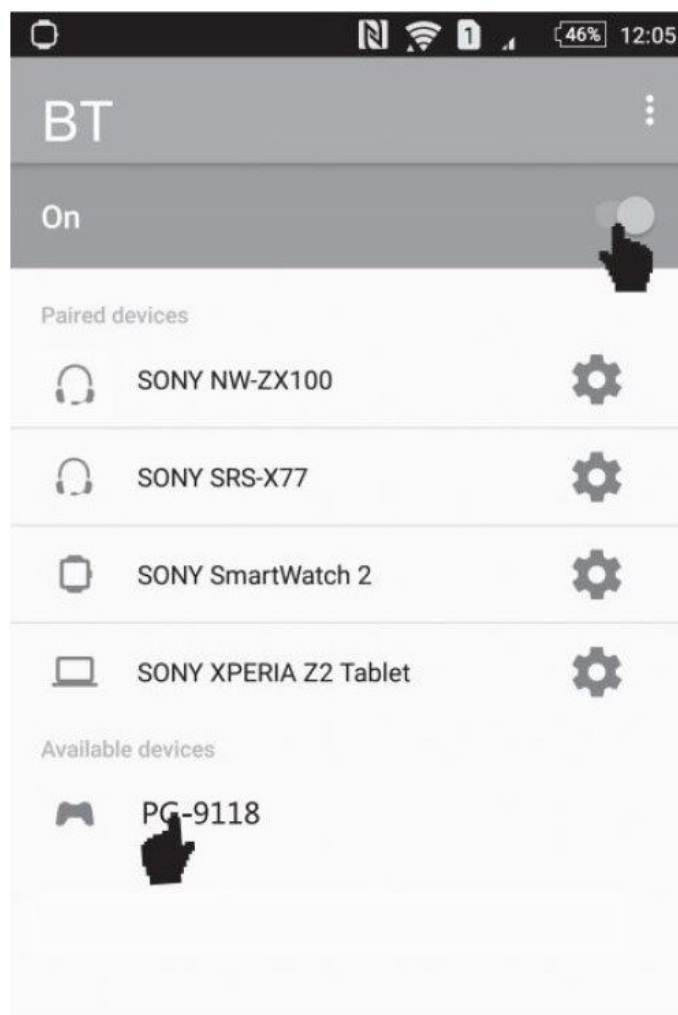

User manual for iPega PG-9087S Red Knight Bluetooth Gamepad

Specifications

- Bluetooth version: 4.0
- Transmission distance: 8m
- Battery capacity: 400mAh
- Standby time: about 30 days
- Playing time: 15h
- Charging time: 3h
- Weight: 126g
- Dimensions: 16 x 8.6 x 3.6 cm

Pairing the gamepad with your device

For iOS devices: Press and hold “Y+HOME” buttons on iPega gamepad, open Bluetooth settings on your device, and pair it.

For Android devices: Press and hold “A+HOME” buttons on iPega gamepad, open Bluetooth on your device, and pair it.