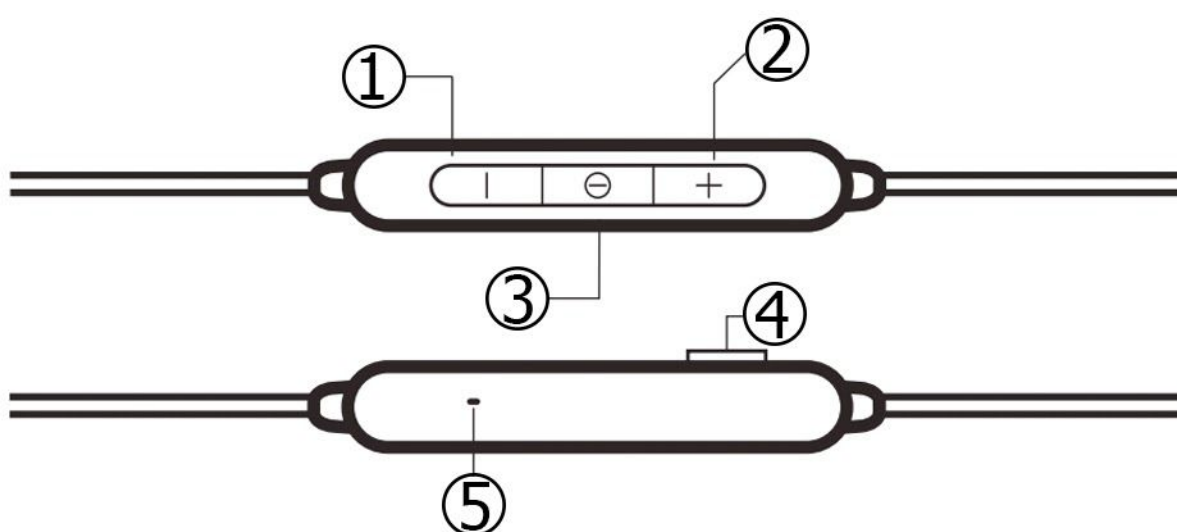

User Manual for Baseus Encok S17 Sport Bluetooth 5.0 In-Ear Headphones

Specifications

- Bluetooth version: 5.0
- Range: 10m
- Battery: 100mAh / 3.7V
- Standby time: 200 hours
- Call time: 6 hours
- Music time: 7 hours
- Charging time: 1.5 hours
- Frequency range: 20Hz-20.000Hz
- Water resistance rating: IPX5
- Materials: ABS, Silicone

1. Volume Down/Previous Song
2. Volume Up/Next Song
3. Multifunctional button (Power On/Off, Play/Pause)
4. Charging port
5. Indicator

Pairing mode

When you pair the headphones for the first time, please keep the headphones within 1m of your device.

Press and hold the Multifunctional button for 4 seconds until the white LED indicator starts flashing. It means that the earphones entered into pairing mode.

Turn on the wireless on your phone, search for the device, select Baeus Encok S17, and connect. Enter the pairing password 0000 if needed.