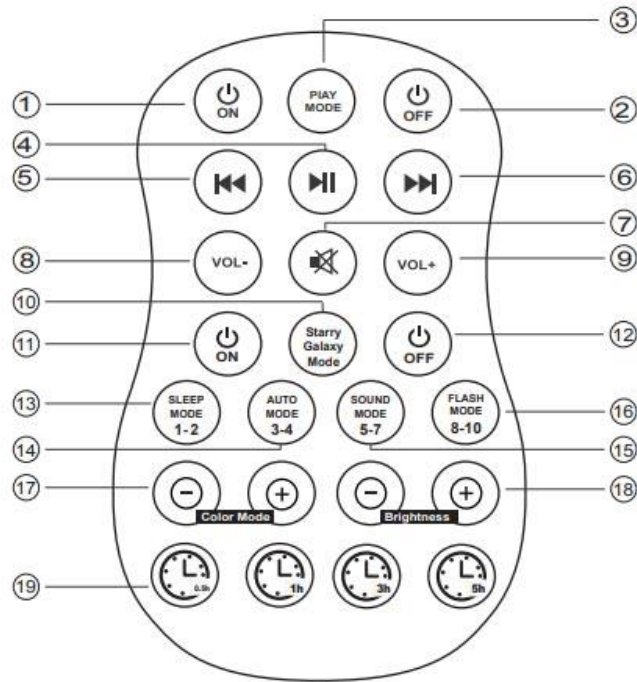

Ocean Wave Night Lamp with Bluetooth Speaker

Specifications:

- Connection: Bluetooth, USB port
- Voltage: 5V/1A
- Laser light: green, 532nm
- Interface: type-C
- USB cable: 1,5m
- Dimensions: 120 x 108 x 105mm
- Material: ABS and PS

How to use:

1. Indoor use - projection to the ceiling
2. Power on - switch to AUTO or SOUND
3. Connect Bluetooth "DQ-M3" to your smartphone or insert a TF card to play music
4. Use correct method of the remote control to make sure that's pointing at the infrared sensor

1. One click for previous song, press and hold for volume down
2. One click for next song, press and hold for volume up
3. Play mode - click to switch music play by TF card or Bluetooth device
4. Projection mode - Starry & Planet, Starry, Planet, off
5. LED mode
6. USB Type-C power input
7. Mini TF memory card slot
8. Power on/off - switch to OFF/AUTO/SOUND
9. Turn left or right to choose different planets

1. Music on (Bluetooth connected/TF card play)
2. Music off
3. Play mode (Bluetooth or TF card)
4. Music play/pause
5. Previous song
6. Next song
7. Volume mute
8. Volume down
9. Volume up
10. Starry Galaxy mode
 - Click 1: Starry & Planet, click 2: Starry, click 3: Planet, click 4: off
11. Turn on the light
12. Turn off the light
13. Sleep mode
 - Click 1: Stars Breathing+Planet+Static Blue Cloud (default mode)
 - Click 2: Stars+Planet+Static Cloud Fade
14. Auto mode
 - Click 1: Starry Breathing+Planet+Blue Cloud Moving
 - Click 2: Starry Breathing+Planet+Multi-Color Cloud Moving (Fade)
15. Sound mode
 - Click 1: All lights flash by music rhythm (no lights when music stop)
 - Click 2: Lights change by music rhythm (keep lighting when music stop)
 - Click 3: Lights flashing by music rhythm (keep lighting when music stop)