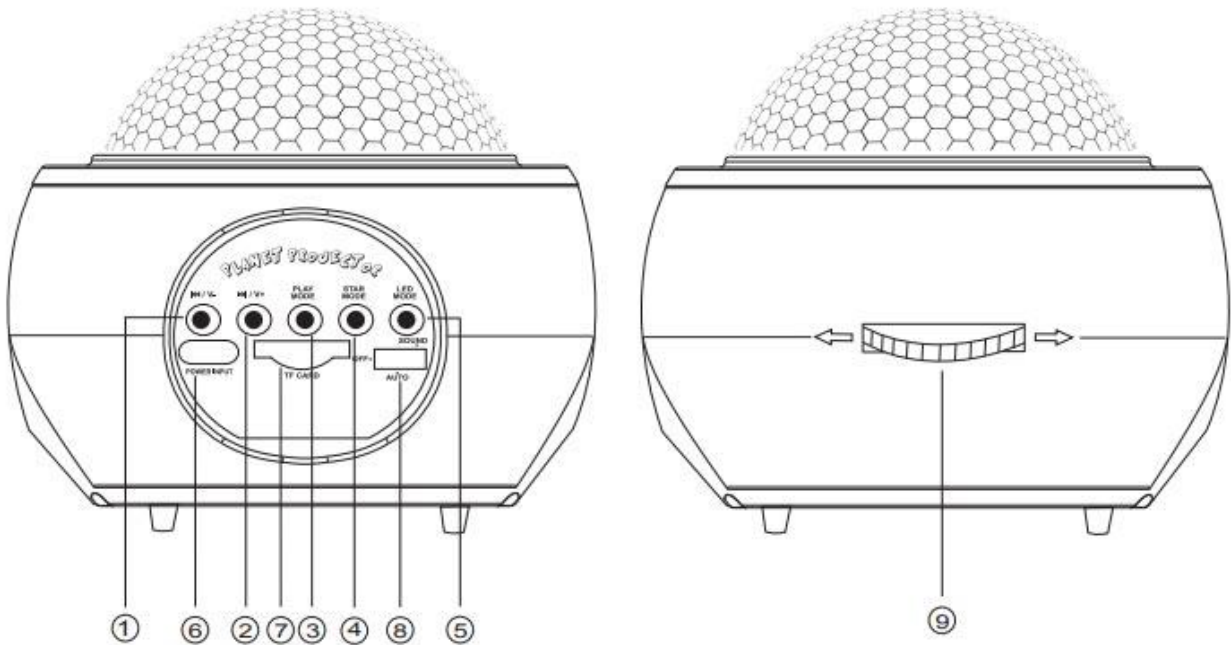

Ocean Wave Night Lamp with Bluetooth Speaker

Specifications:

- Connection: Bluetooth, USB port
- Voltage: 5V/1A
- Laser light: green, 532nm
- Interface: type-C
- USB cable: 1,5m
- Dimensions: 120 x 108 x 105mm
- Material: ABS and PS

How to use:

1. Indoor use - projection to the ceiling
2. Power on - switch to AUTO or SOUND
3. Connect Bluetooth "DQ-M3" to your smartphone or insert a TF card to play music
4. Use correct method of the remote control to make sure that's pointing at the infrared sensor